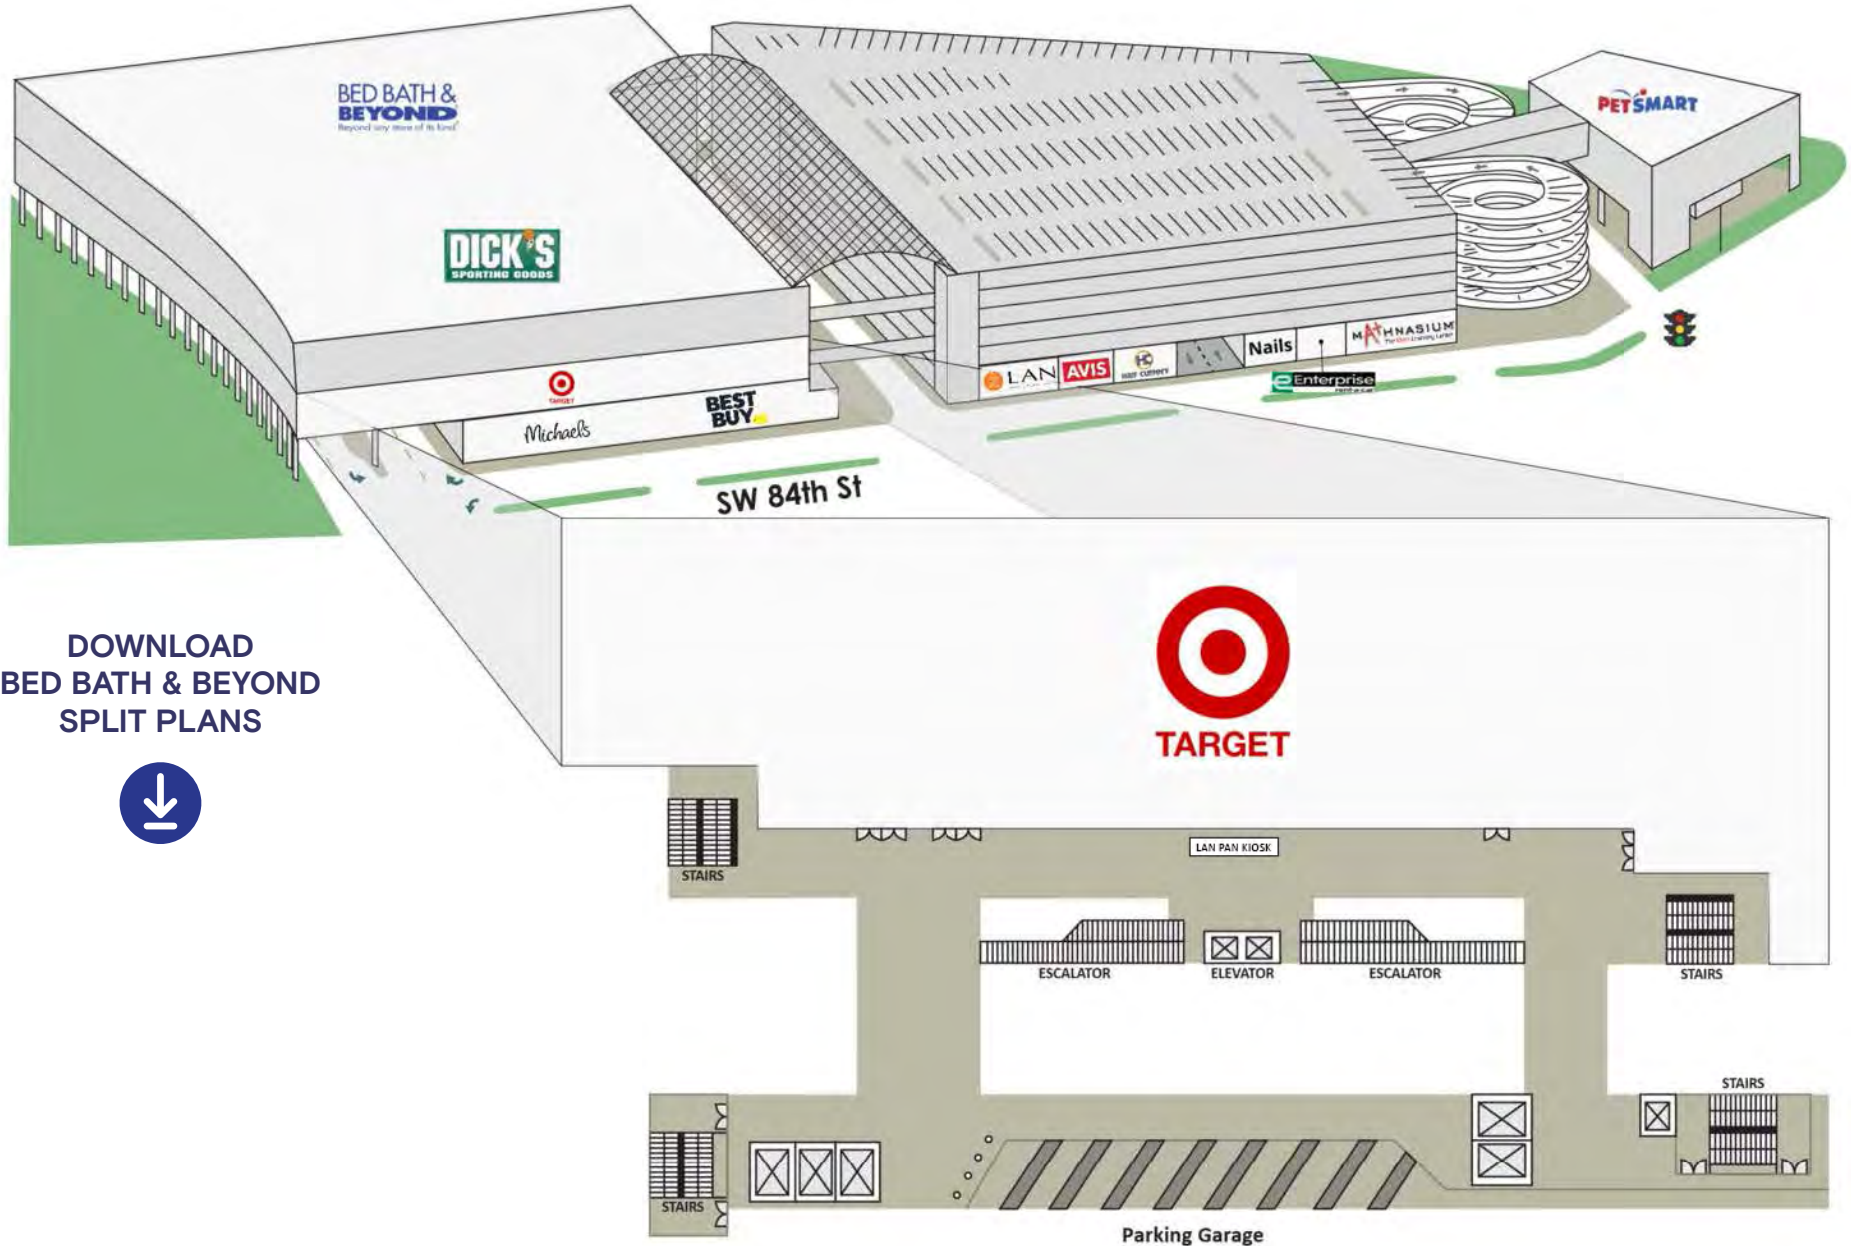

# DADELAND STATION

## SITE PLAN

8312 S Dixie Hwy, Miami, FL 33143

DOWNLOAD  
BED BATH & BEYOND  
SPLIT PLANS