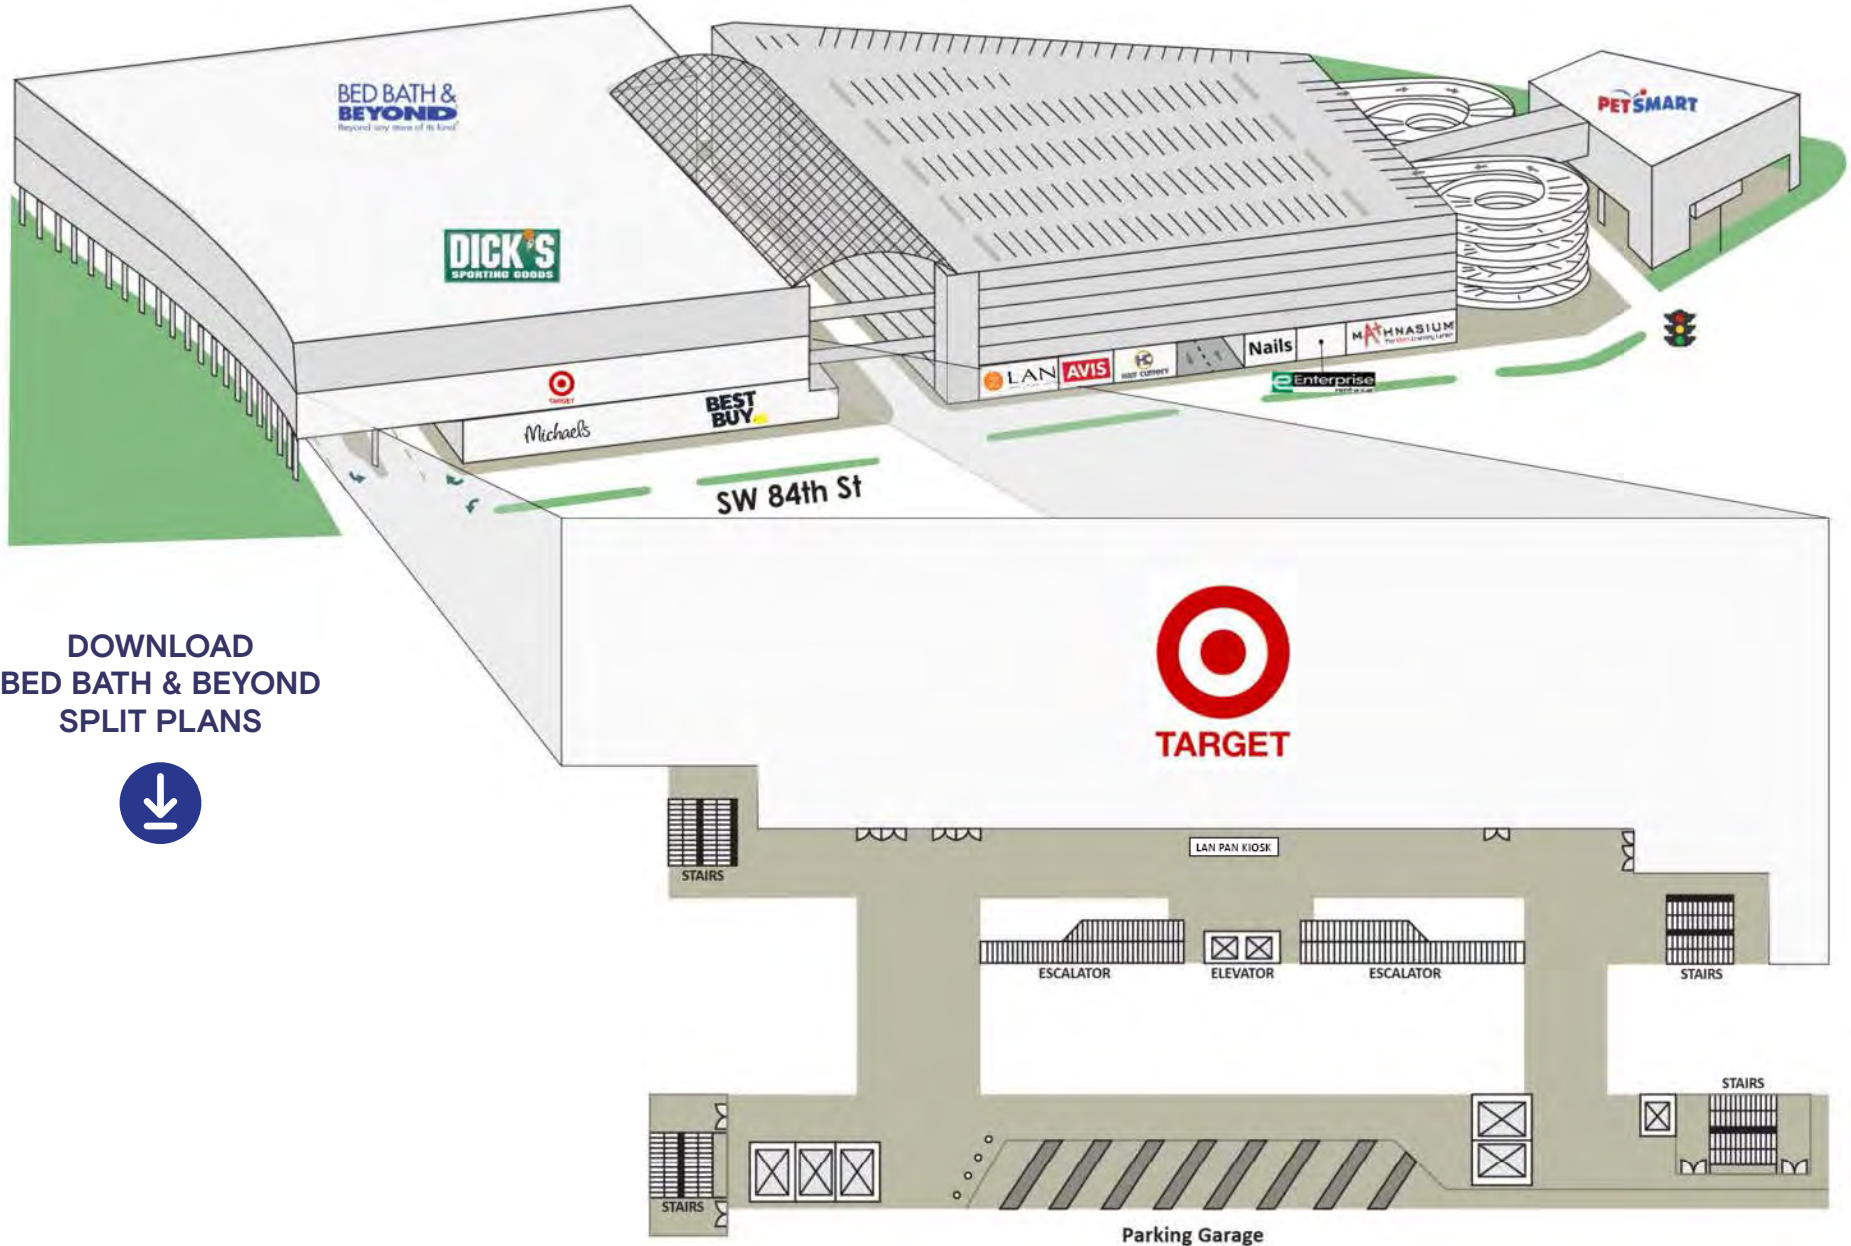

DADELAND STATION SITE PLAN

8312 S Dixie Hwy, Miami, FL 33143

DOWNLOAD
BED BATH & BEYOND
SPLIT PLANS